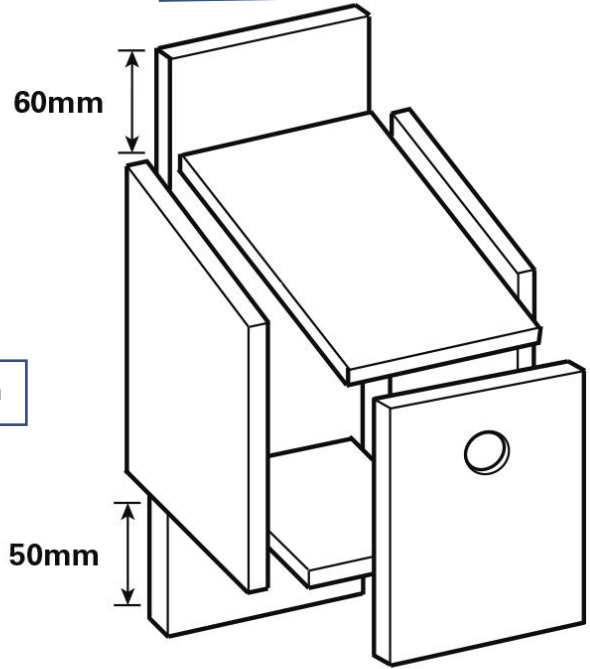

Dimensions changed to suit 150mm by 19mm thick timber.

Round Hole
The entrance **hole size** depends on the species you hope to attract: **25** mm for blue, coal and marsh tits. **28** mm for great tits, tree sparrows and pied flycatchers. **32** mm for house sparrows and nuthatches.