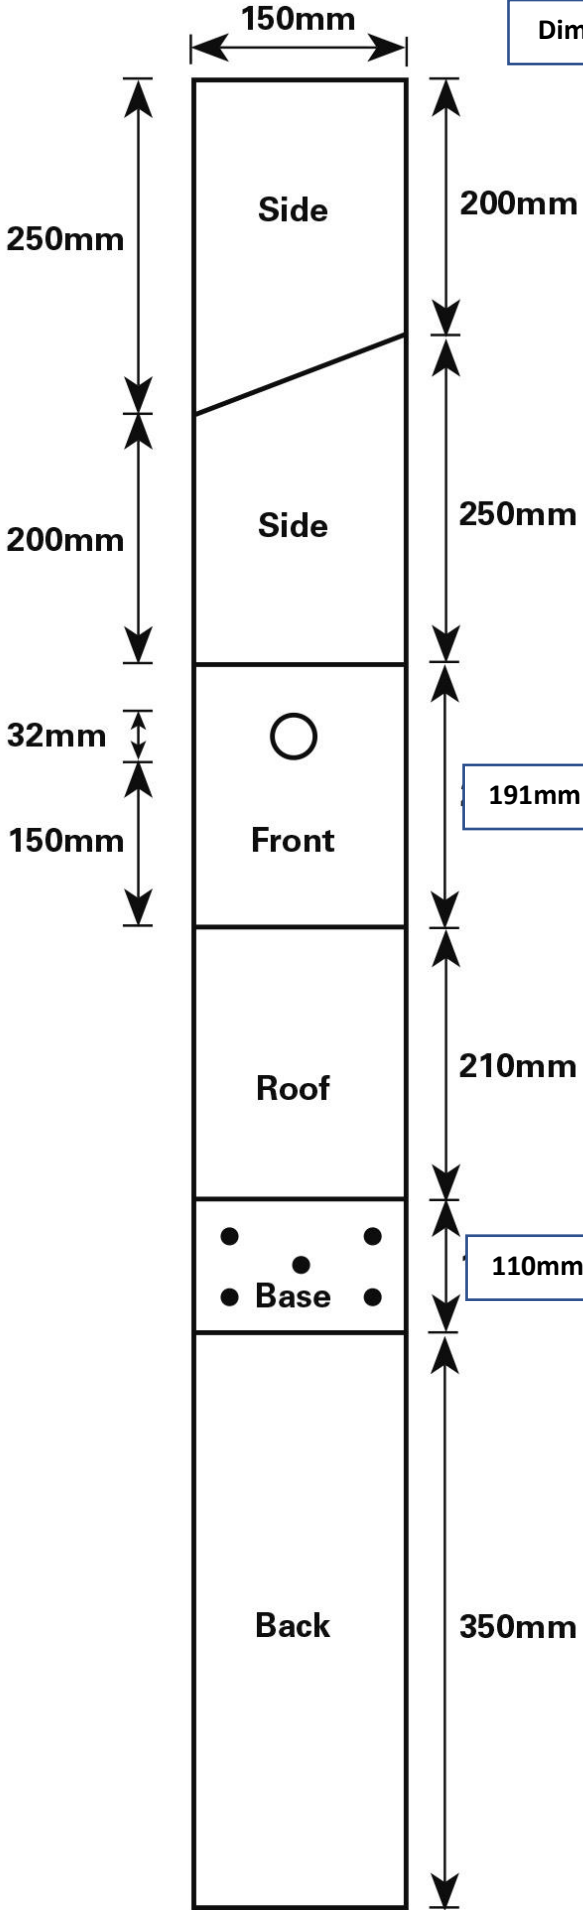

Dimensions changed to suit 150mm by 19mm thick timber.

Round Hole
The entrance **hole size** depends on the species you hope to attract: **25** mm for blue, coal and marsh tits. **28** mm for great tits, tree sparrows and pied flycatchers. **32** mm for house sparrows and nuthatches.